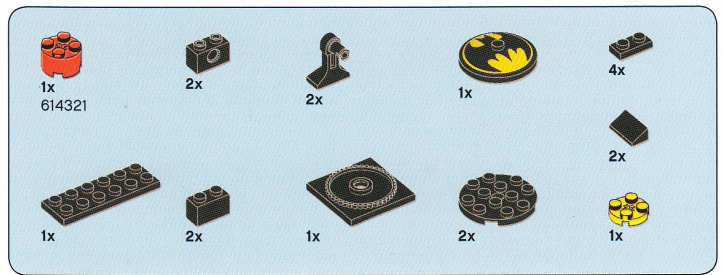

Batman™ Bat-Signal
19 pcs

1

2

3

4

5

1

2

3

4

5

6

WARNING:

CHOKING HAZARD

Small parts. Not for children under 3 yrs.

Visit LEGOclub.com
and enter Club code
TRUBAT
to rate today's event!